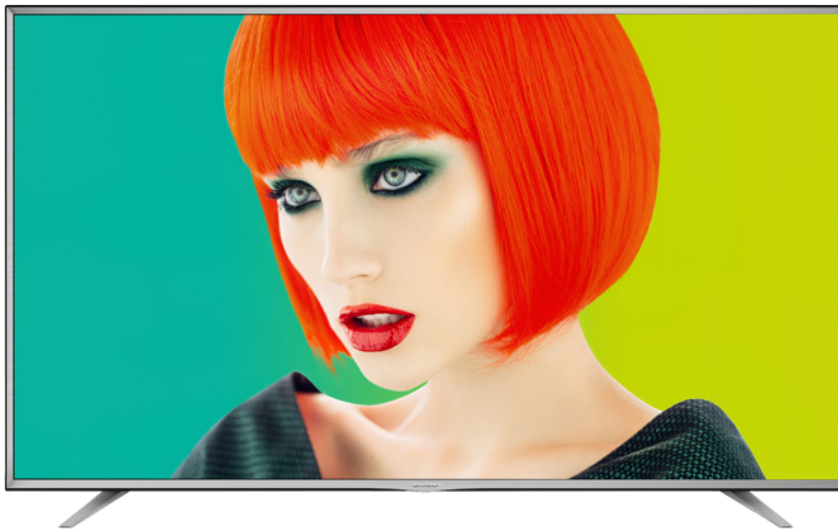

SHARP

AQUOS

4K

50" CLASS

Smart TV

- Native 4K UHD (3840 x 2160p) resolution
- HDR*
- UHD Upscaler
- Direct-lit LED backlight
- Smart TV
- Slim design, super-thin bezel

Model: LC-50P7000U

PICTURE QUALITY

HDR, Motion Rate and Direct-lit LED backlight.

SMART

Web Browser and popular apps for your entertainment

SIZE

50" class

DESIGN

Slim design

UPGRADED ENTERTAINMENT

Bigger screen. Better detail. Brighter picture. And those are just part of the reasons why this TV is a must-have for your home. The **LC-50P7000U** model is a 4K Smart TV that delivers brilliant picture quality with HDR*, Motion Rate and UHD Upscaling. This TV also offers Bluetooth audio.