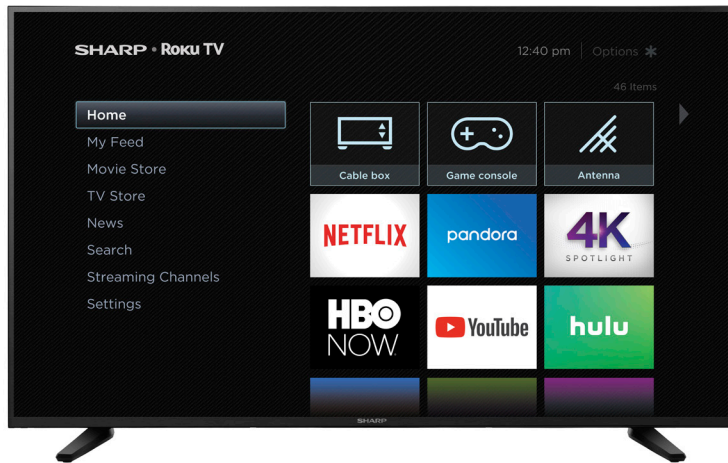

SHARP

4K 58" CLASS

Sharp Roku TV

Model: LC-58Q7330U

- **4K UHD (3840 x 2160p) resolution** shows clearer and more detail in scenes than FHD.
- **HDR*** boosts the contrast of every image to show a picture that's more lifelike.
- **Motion Rate 120** processing technology keeps the thrills coming by minimizing judder during fast-moving sports and movie scenes.
- The **UHD Upscaler** enables you to view HD and FHD content in near-4K resolution.
- Kick back and enjoy streaming 500,000+ movies, TV episodes and other content with the **Roku OS**.
- The Sharp Roku TV is **simple to set up and easy to use**. It includes a simple remote and automatic software updates.

SIZE

58" class/ 57.5" diagonal

Impressive Picture Quality

4K resolution, HDR, and Motion Rate 120 give you a sharp, bright and smooth picture.

Stream what you love

The Roku OS offers lots of streaming channels for your entertainment

Easy to use

With a simple Home screen, easy-to-use remote, and automatic software updates, the Sharp Roku TV is smart to own.

Brilliantly Entertaining and Incredibly Smart!

If you love movies, shows, sports and gaming, then the **Sharp Roku TV model LC-58Q7330U** is the perfect Smart TV for your entertainment needs. The content options are ENDLESS and offers something for everyone in your home to enjoy. Featuring 4K resolution, this TV shows incredible detail into an HDR-compatible display that boosts contrast and color for a more realistic picture. Other premium features include Motion Rate processing technology that minimizes shaking or lag during fast-motion scenes, a UHD upscaler, and Wi-Fi connectivity. The massive library of content the Roku OS serves up with the streamlined remote, simple Home screen, and automatic software updates makes this TV more than a smart TV -- a better TV.