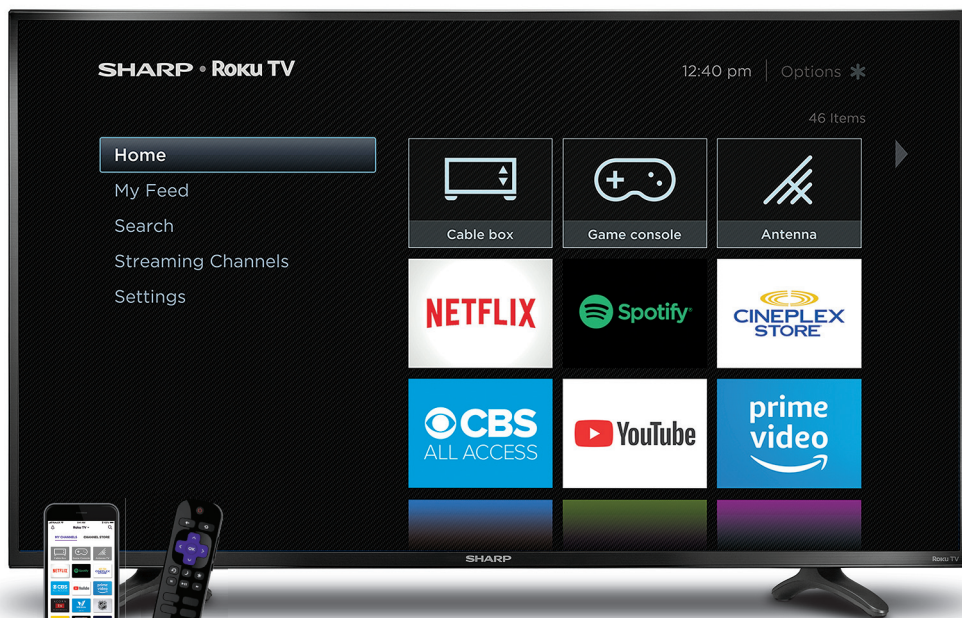

SHARP • Roku TV

Liquid Crystal Display with Direct LED backlight

Limitations apply. Please see support.roku.com for device compatibility information.

Actual remote includes pre-set channel buttons with channel logos.

4K UHD **43"**
2160p TV CLASS

Simple home screen

150,000+ Movies and TV Episodes*

Search across top streaming channels

Mobile App with Casting#

Brilliant 4K & High Dynamic Range (HDR) picture quality

Fast wireless for smooth streaming

Limitations apply. Please see support.roku.com for device compatibility information.

LC-43LBU711C

SHARP • Roku TV

Warranty—parts	1 year limited
Warranty—labor	1 year limited
Without stand dimensions (H × W × D)	22.5 × 38.2 × 2.8 in. (57.1 × 97.1 × 7.1 cm)
Weight (without stand)	17.8 lbs (8.1 kg)
With stand dimensions (H × W × D)	24 × 38.2 × 7.6 in. (60.9 × 97.1 × 19.2 cm)
Weight (with stand)	18.3 lbs (8.3 kg)
Screen size measured diagonally	42.5 in (108 cm)
Panel	LCD
Panel backlight type	LED
Panel refresh rate	60Hz
Display resolution	2160p
Panel resolution	3840 (H) × 2160 (V)
Aspect ratio	16:9
Contrast ratio (typical)-panel	3200:1
Response time	8 ms
Horizontal viewing angle	178°
Vertical viewing angle	178°
Tuner supports	ATSC Tuner with Clear QAM; NTSC
HDMI input	3
Composite video input	1
USB input (supports JPEG)	1
Antenna/cable	1
Headphone output	Yes
Analog audio output	Yes
Digital audio output (optical)	Yes
Audio enhancement	DTS Studio Sound
Speakers (2)	8W
OSD languages	English/French/Spanish
HDMI CEC	Yes
Game Mode	Yes
V-Chip (version 2.0)	Yes
Sleep timer	Yes
Text to speech	Yes
VESA mount (mm)	200 × 200
VESA mount screws	M6 × 12 mm

CONNECTIONS

Easily connect your gear with these inputs: 3 HDMI, 1 Composite, and 1 USB connections.

DESIGN

The slim and sturdy frame that surrounds your TV's screen resembles a movie theater screen creating an amazing viewing experience.