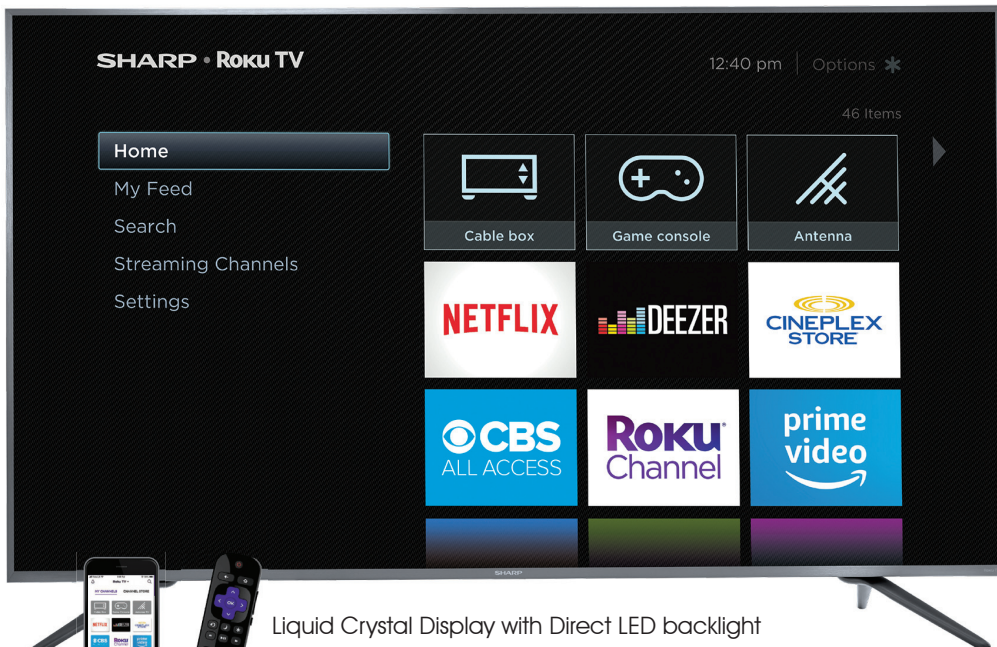

SHARP • Roku TV

Liquid Crystal Display with Direct LED backlight

Limitations apply. Please see support.roku.com for device compatibility information.

Actual remote includes pre-set channel buttons with channel logos.

4K UHD
2160p TV

75"
CLASS

Simple home screen

150,000+ Movies and TV Episodes*

Search across top streaming channels

Mobile App with Casting#

Brilliant 4K & High Dynamic Range (HDR) picture quality

Fast wireless for smooth streaming

Limitations apply. Please see support.roku.com for device compatibility information.

LC-75LBU711C

SHARP • Roku TV

Warranty—parts	1 year limited
Warranty—labor	1 year limited
Without stand dimensions (H × W × D)	37.9 × 66.1 × 3.1 in. (96.3 × 167.8 × 8.0 cm)
Weight (without stand)	73.2 lbs (33.2 kg)
With stand dimensions (H × W × D)	41.4 × 66.1 × 17.6 in. (105.3 × 167.8 × 44.7 cm)
Weight (with stand)	76.7 lbs (34.8 kg)
Screen size measured diagonally	74.5 in. (189.3 cm)
Panel	LCD
Panel backlight type	LED
Panel refresh rate	60 Hz
Display resolution	2160p
Panel resolution	3840 (H) × 2160 (V)
Aspect ratio	16:9
Contrast ratio (typical)-panel	3200:1
Response time	8 ms
Horizontal viewing angle	89°
Vertical viewing angle	89°
Tuner supports	ATSC Tuner with Clear QAM; NTSC
HDMI input	3
Composite video input	1
USB input (supports JPEG)	1
Antenna/cable	1
Headphone output	Yes
Analog audio output	Yes
Digital audio output (optical)	Yes
Audio enhancement	DTS Studio Sound
Speakers (2)	15 W
OSD languages	English/French
HDMI CEC	Yes
Game Mode	Yes
V-Chip (version 2.0)	Yes
Sleep timer	Yes
Text to speech	Yes
VESA mount (mm)	400 × 400
VESA mount screws	M6 × 13 mm

CONNECTIONS

Easily connect your gear with these inputs: 3 HDMI, 1 Composite, and 1 USB connections.

DESIGN

The slim and sturdy frame that surrounds your TV's screen resembles a movie theater screen creating an amazing viewing experience.